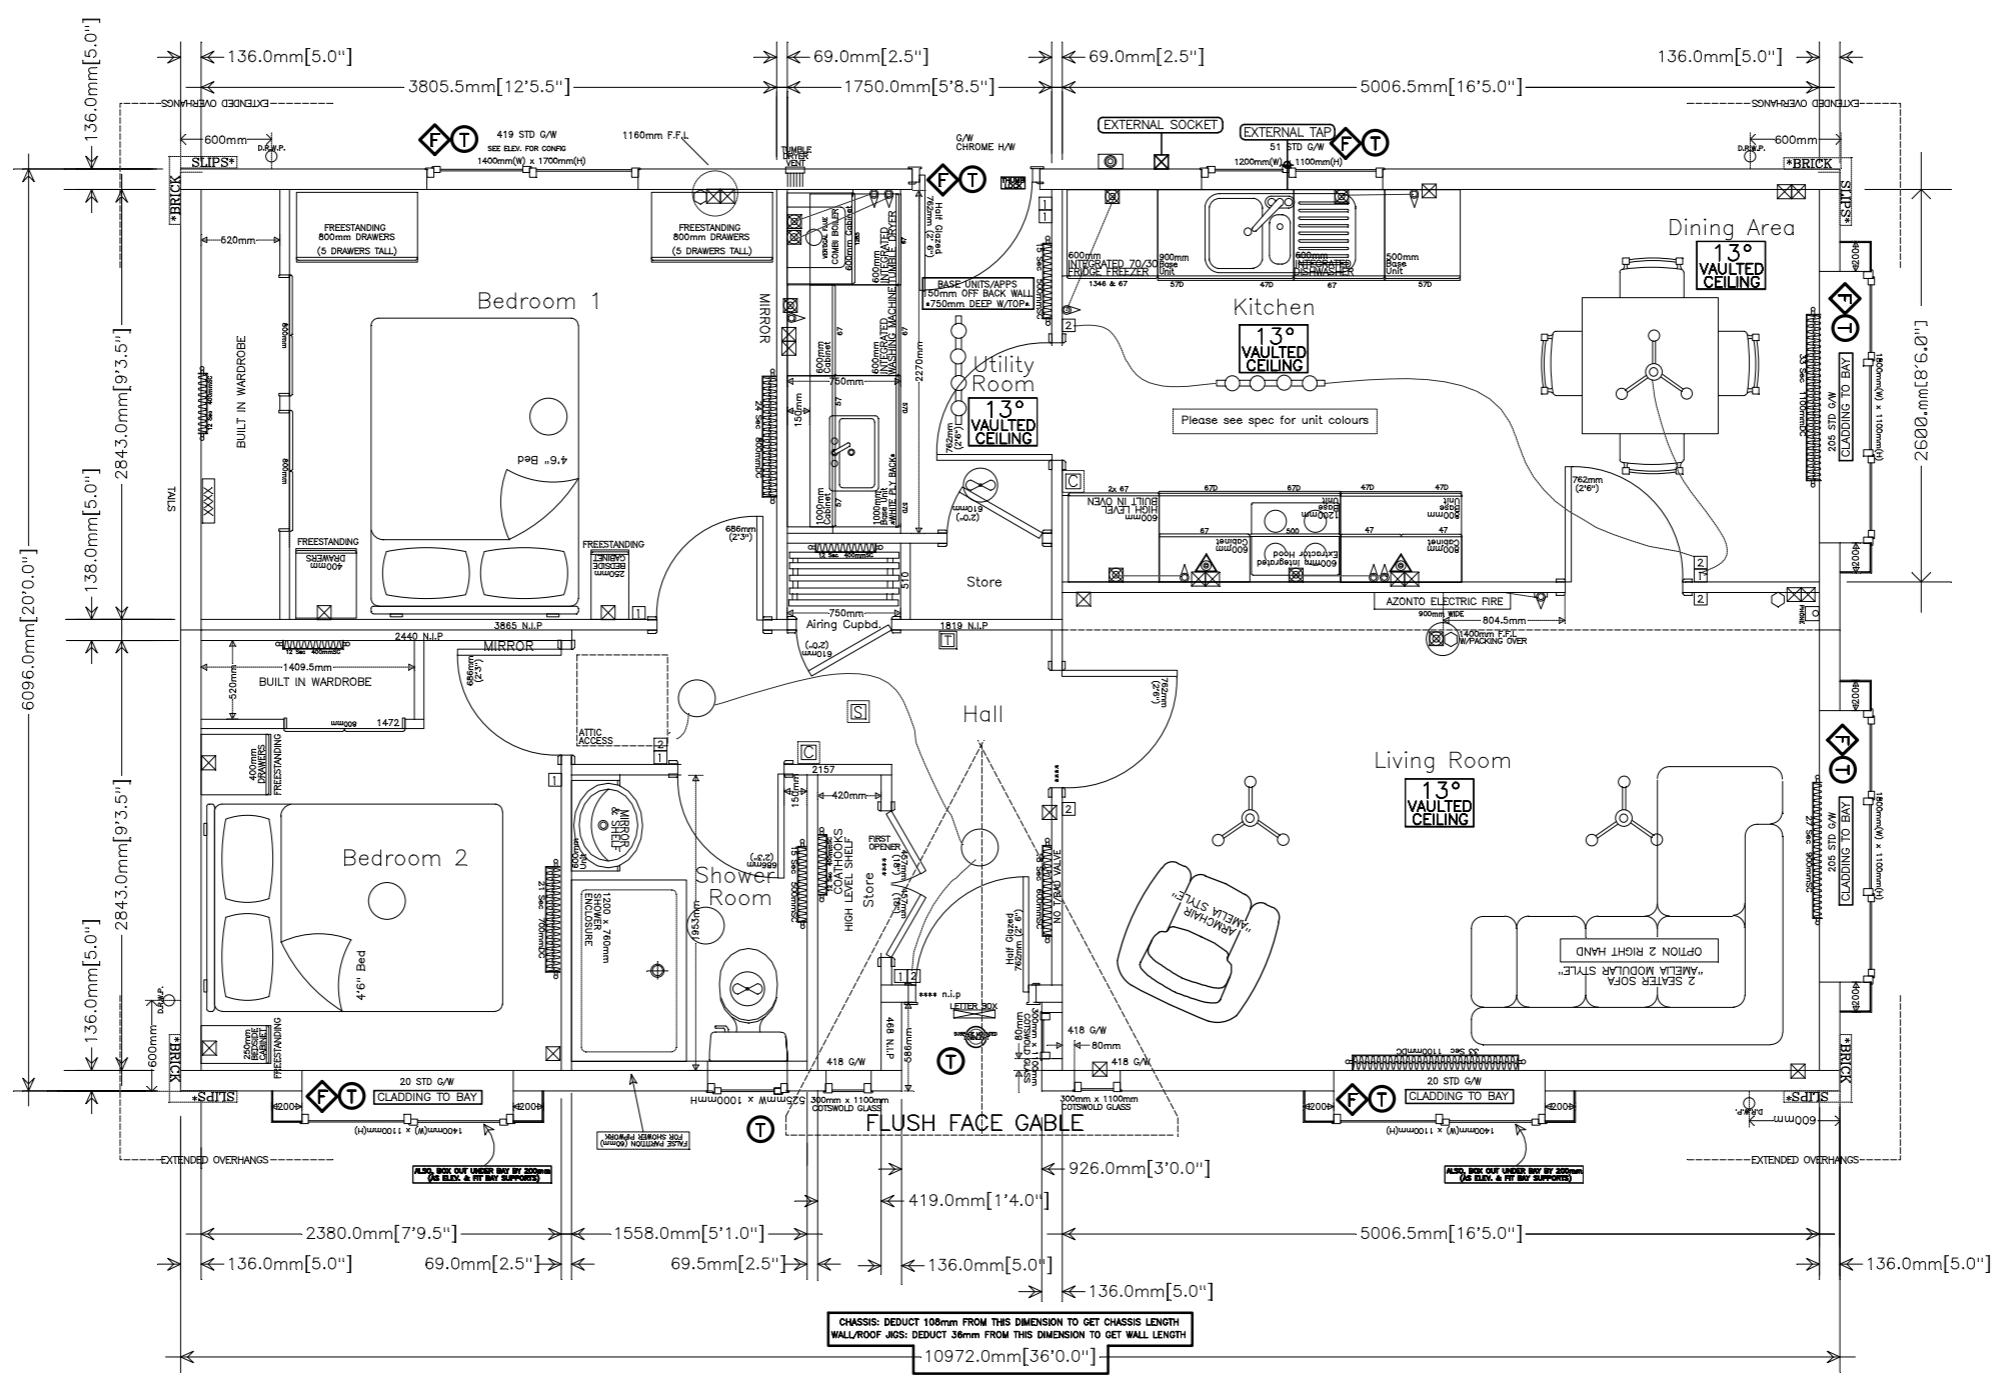

Elevations are for illustrative purposes only. (They are not exact scale).

LEGEND

SYMBOL	DESCRIPTION	SYMBOL	DESCRIPTION	SYMBOL	DESCRIPTION	SYMBOL	DESCRIPTION
	radiator		External light		Light switch		Rainwater down pipe
	Single power point		Ceiling Rose (Light)		Two-way light switch		Extractor fan
	Double power point		Wall light		Three-way light switch		Soil and vent pipe
	T.V. Point		Tri light (under cab/fly peimet)		Thermostat		Smoke Detector
	Sky Point		Recessed Downlighter		Electric meter box		Carbon Monoxide Detector
	Phone point back box		Recessed Downlighter (under cabinet/fly peimet etc)		Consumer unit		
	Spur operable to a separate switch						

MEASUREMENTS NOTE  
FOR CONSTRUCTION PURPOSES REFER TO THE DIMENSIONS IN MILLIMETRES. THE IMPERIAL DIMENSIONS ARE APPROXIMATIONS.

REVISIONS	
Revised : 11/10/2019	HAT
As per plan	

TEL: 01495 244472  
EMAIL: sales@stately-albion.co.uk  
WEB: www.stately-albion.co.uk

DRAWING NUMBER:	21560
DRAWN BY:	J0
SCALE:	1:25 on A1/1:50 on A3
DATE:	16/09/2019
ESTIMATE NUMBER:	53537
CUSTOMER NAME:	Craigendmuir Ltd plot 44