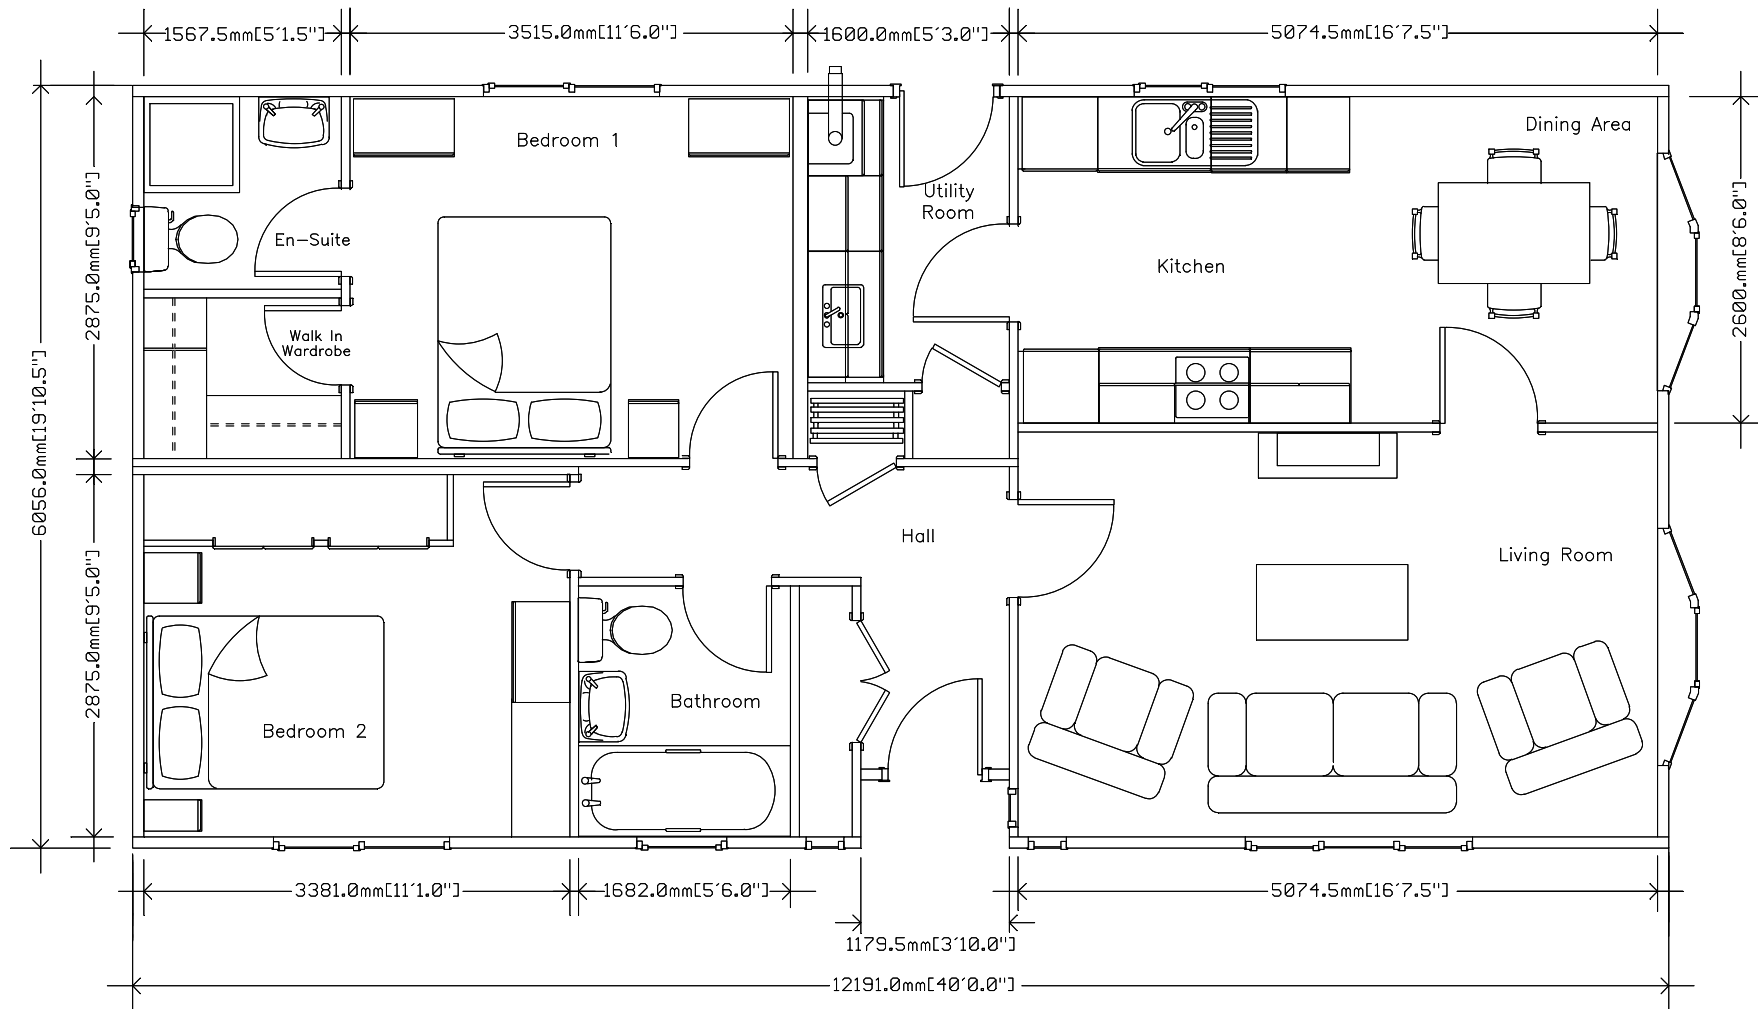

THE TREDEGAR CONTEMPORARY

40' x 20'

NOTE: THE TREDEGAR CONTEMPORARY RANGE IS AVAILABLE IN A VARIETY OF SIZES. THIS IS JUST A STANDARD SAMPLE PLAN.
 IF YOU REQUIRE A PLAN IN A SIZE NOT LISTED OR A MORE DETAILED PLAN PLEASE CONTACT
 STATELY ALBION'S SALES DEPARTMENT ON: 01495 244472 OR EMAIL: sales@stately-albion.co.uk